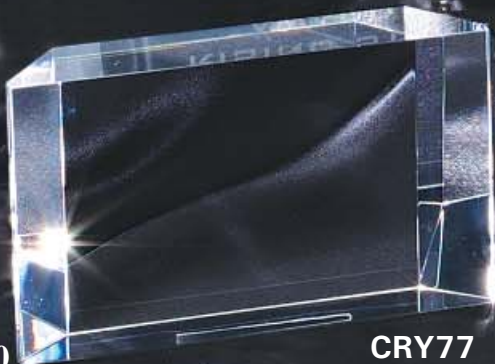

CRY77
3 1/2" x 6"