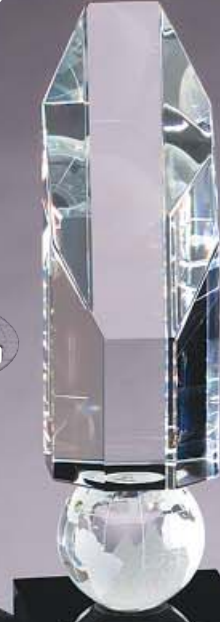

THE WORLD
IN YOUR HAND